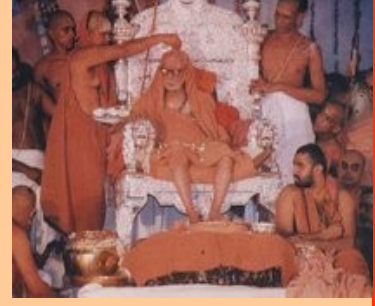

JAYA JAYA SHANKARA! HARA HARA SHANKARA!

JAYA JAYA SHANKARA! HARA HARA SHANKARA!

JAYA JAYA SHANKARA! HARA HARA SHANKARA!

JAYA JAYA SHANKARA! HARA HARA SHANKARA!

Sponsorship

Veda Parayanam & Homam — All days	$2001/-	Silver Coin, Spatika Mala & Shawl	☐
Sponsor a Priest — 1 Day	$1001/-	Silver Coin & Shawl	☐
Veda Parayanam — 1 day	$501/-	Silver Coin	☐
Homam	$251/-	Spatika Mala	☐
Ekadasa Rudra Parayanam	$121/-	Rudraksha Mala	☐
Abhishekam/Sri Lalitha Archana	$51/-		☐
Sankalpam	Any Amount		☐

(Maha Prasadams will be distributed to all sponsors at the end of Maharudram)

Name: _____; Gothram: _____; Star: _____

Address: _____

Tel: _____; Email: _____

Spouse / Star: _____; Child / Star: _____

Child / Star: _____; Child / Star: _____

CASH ☐ CHECK ☐ (Please make check payable to: KKSF)

PLEASE MAIL THE CHECK TO: KKSF, P.O. Box 9097, Aurora, IL 60598-9097
Pledge your contributions by emailing sponsor@maharudram.net or contacting one of the members listed below.

(Donations may be tax deductible less any value received. Please consult your Tax Advisor.)

R. Ananthkrishnan	Boston	508-801-8792	M. Sekhar	Iowa	319-431-3803
S. Chandrasekhar	Indianapolis	317-849-0753	V. Sethuraman	Chicago	630-544-5186
Venkat Gopalan	Washington DC	703-967-4010	Krishnan Shastri	Toronto	905-849-6005
S.V. Gopalratnam	Milwaukee	262-293-3119	N. Shivakumar	New Jersey	732-432-9168
G.V. Iyer	New Jersey	732-726-9097	S. Sridharan	Chicago	847-509-9912
S. Krishnakumar	Atlanta	404-395-8418	K.G. Srinivasan	Chicago	708-334-1191
Narayanan Krishnaswamy	New Jersey	609-865-3212	Meenakshi Subramanian	Chicago	847-885-2790
Ramesh Natarajan	Arizona	602-791-8974	V. Subramanian	Los Angeles	562-926-9256
A.V. Rangunath	New York	516-796-3509	S. Sundar	Atlanta	404-386-3169
Shankar Rajagopal	Minneapolis	763-208-2913	D. Sundararaman	Maryland	301-937-3083
S. Ramamurthy	Chicago	630-267-9958	H. Venkateswaran	Atlanta	770-496-0628

JAYA JAYA SHANKARA! HARA HARA SHANKARA!